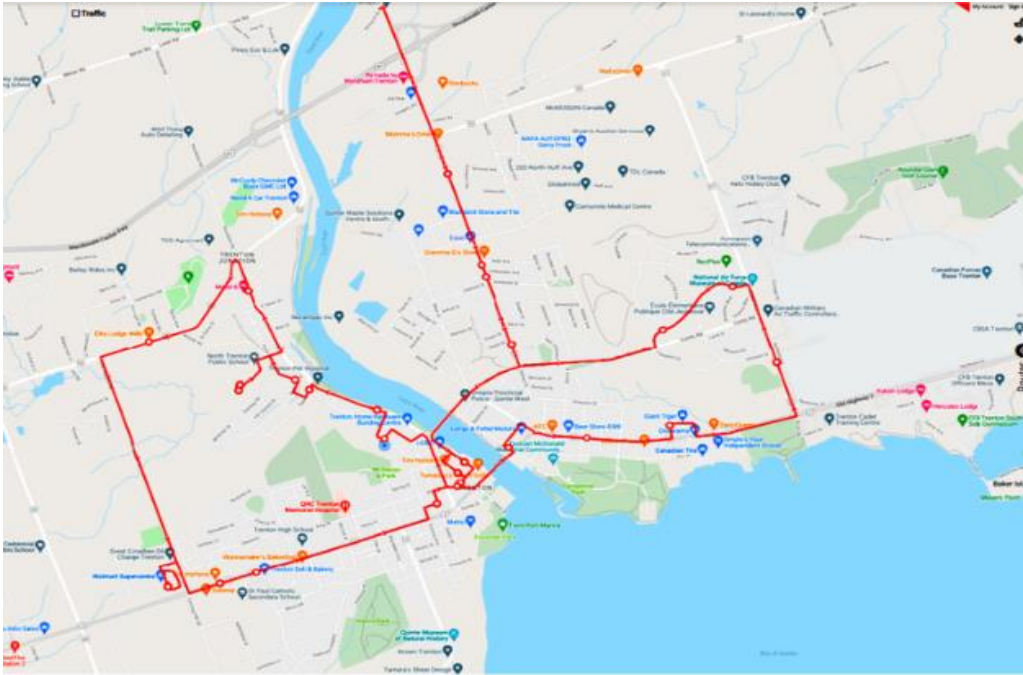

## C ROUTE

### C ROUTE - EXPRESS

Walmart	Motel 6	Market Square Front St	McKesson (N. Murray Industrial Park)	Rivers & RCAF Rd	Trenton Town Centre (Giant Tiger)	Market Square Front St	CB Freezer (Carrying Place Rd)
6:30	6:35	6:45	6:50	7:00	7:05	7:15	-
7:30	7:35	7:45	7:50	8:00	8:05	8:15	-
8:30	8:35	8:45	-	9:00	9:05	9:15	-
9:30	9:35	9:45	-	10:00	10:05	10:15	-
10:30	10:35	10:45	-	11:00	11:05	11:15	-
11:30	11:35	11:45	-	12:00	12:05	12:15	-
12:30	12:35	12:45	-	1:00	1:05	1:15	-
1:30	1:35	1:45	-	2:00	2:05	2:15	-
2:30	2:35	2:45	-	3:00	3:05	3:15	3:20
3:30	3:35	3:45	3:50	4:00	4:05	4:15	-
ON DEMAND 4:30	ON DEMAND 4:35	ON DEMAND 4:45	ON DEMAND 4:50	ON DEMAND 5:00	ON DEMAND 5:05	ON DEMAND 5:15	-
ON DEMAND 5:30	ON DEMAND 5:35	ON DEMAND 5:45	ON DEMAND 5:50	ON DEMAND 6:00	ON DEMAND 6:05	ON DEMAND 6:15	-
ON DEMAND 6:30	ON DEMAND 6:35	ON DEMAND 6:45	ON DEMAND 6:50	ON DEMAND 7:00	ON DEMAND 7:05	ON DEMAND 7:15	-