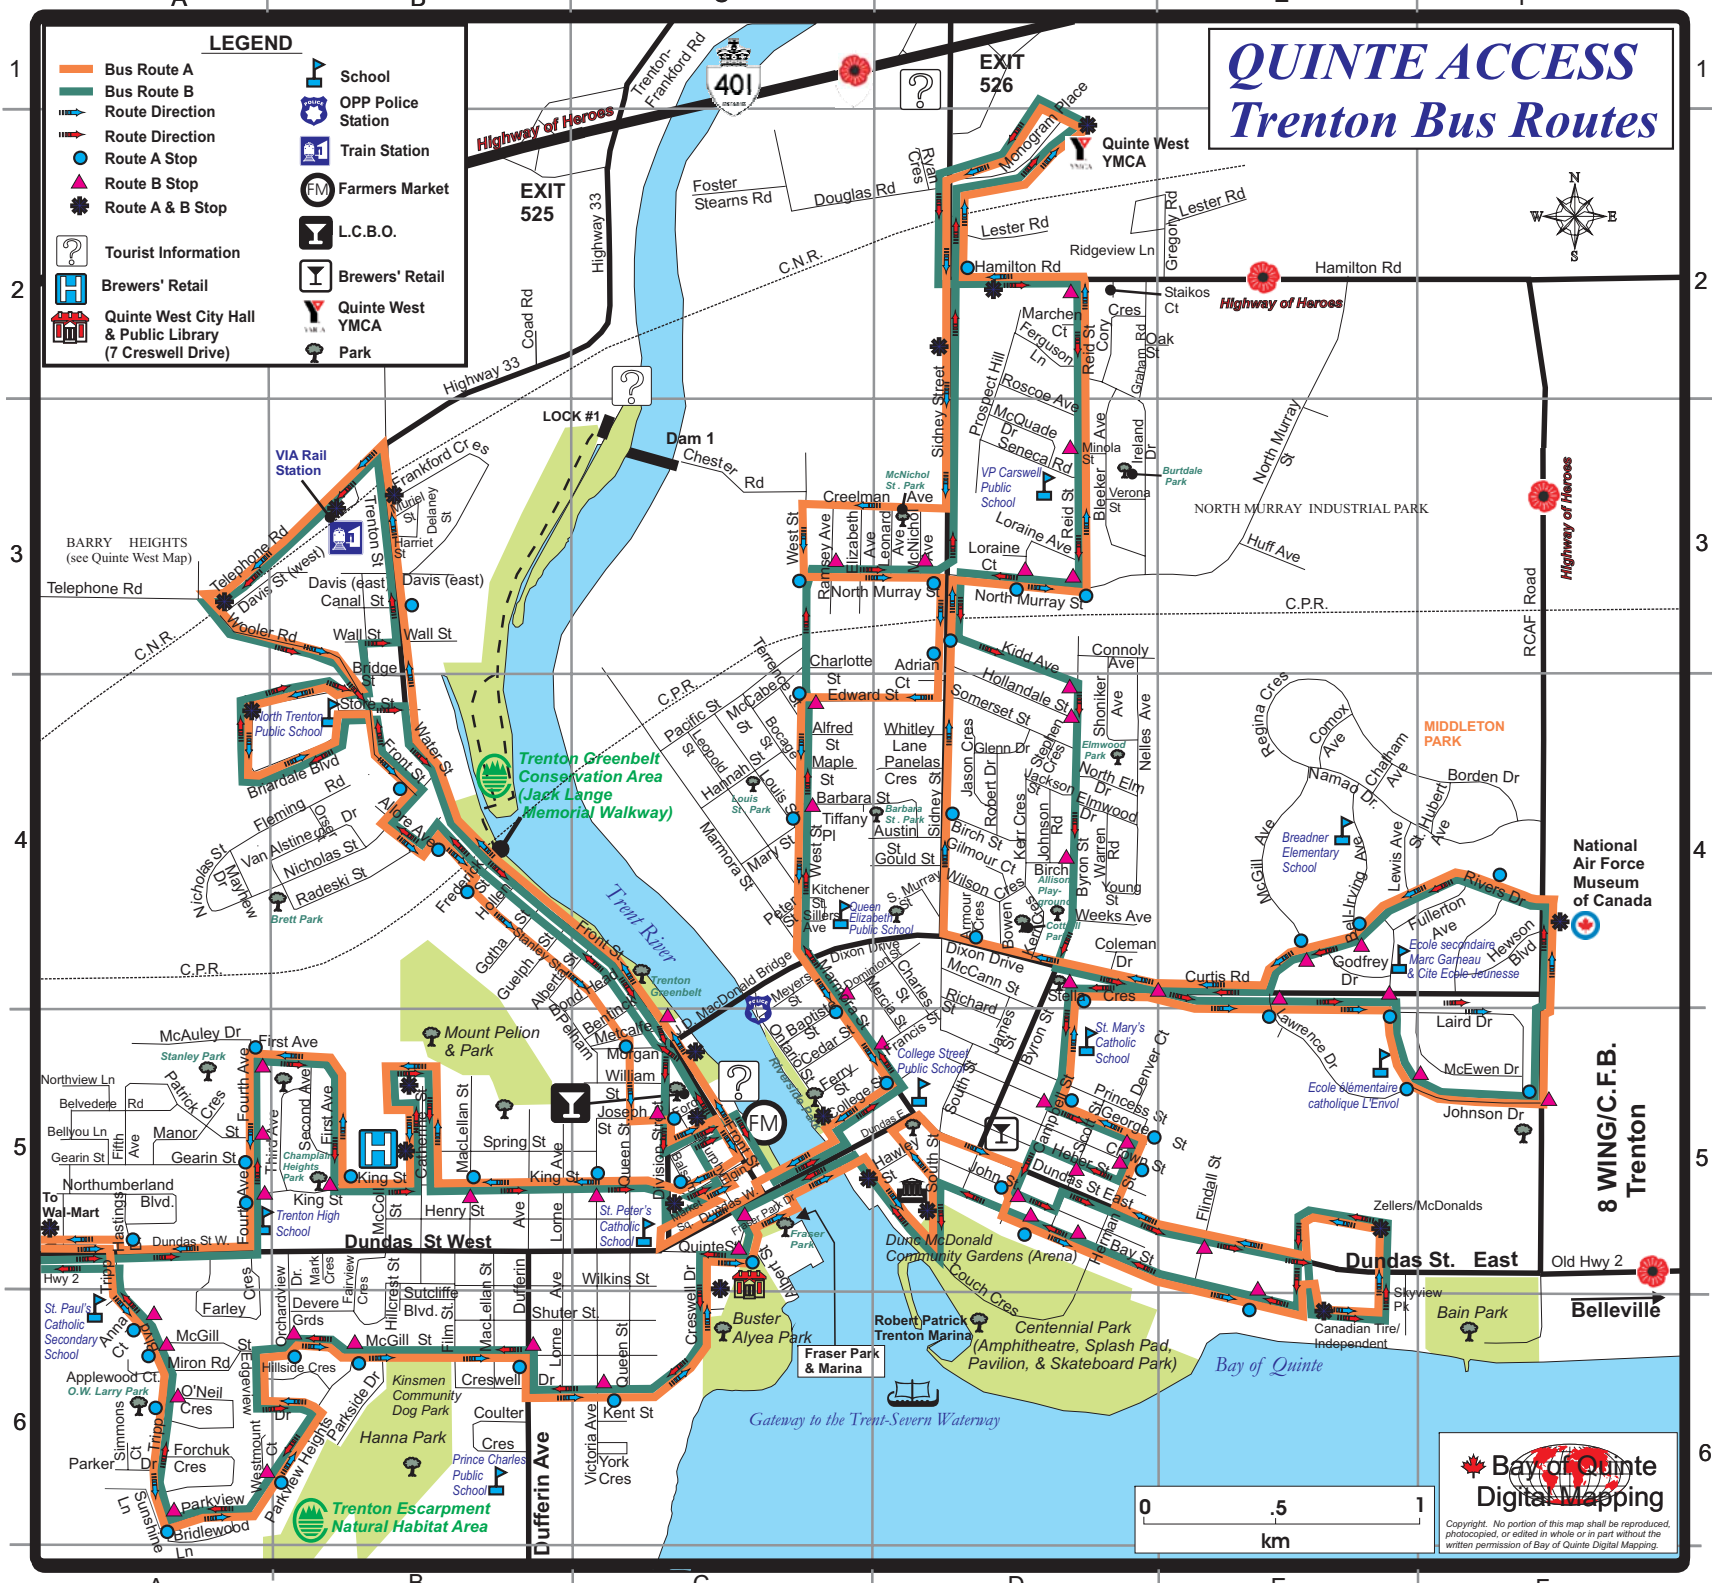

QUINTE ACCESS Trenton Bus Routes

- LEGEND**
- Bus Route A
 - Bus Route B
 - Route Direction
 - Route Direction
 - Route A Stop
 - Route B Stop
 - Route A & B Stop
 - Tourist Information
 - Brewers' Retail
 - Quinte West City Hall & Public Library (7 Creswell Drive)
 - School
 - OPP Police Station
 - Train Station
 - Farmers Market
 - L.C.B.O.
 - Brewers' Retail
 - Quinte West YMCA
 - Park

**Bay of Quinte
Digital Mapping**
Copyright. No portion of this map shall be reproduced, photocopied, or edited in whole or in part without the written permission of Bay of Quinte Digital Mapping.