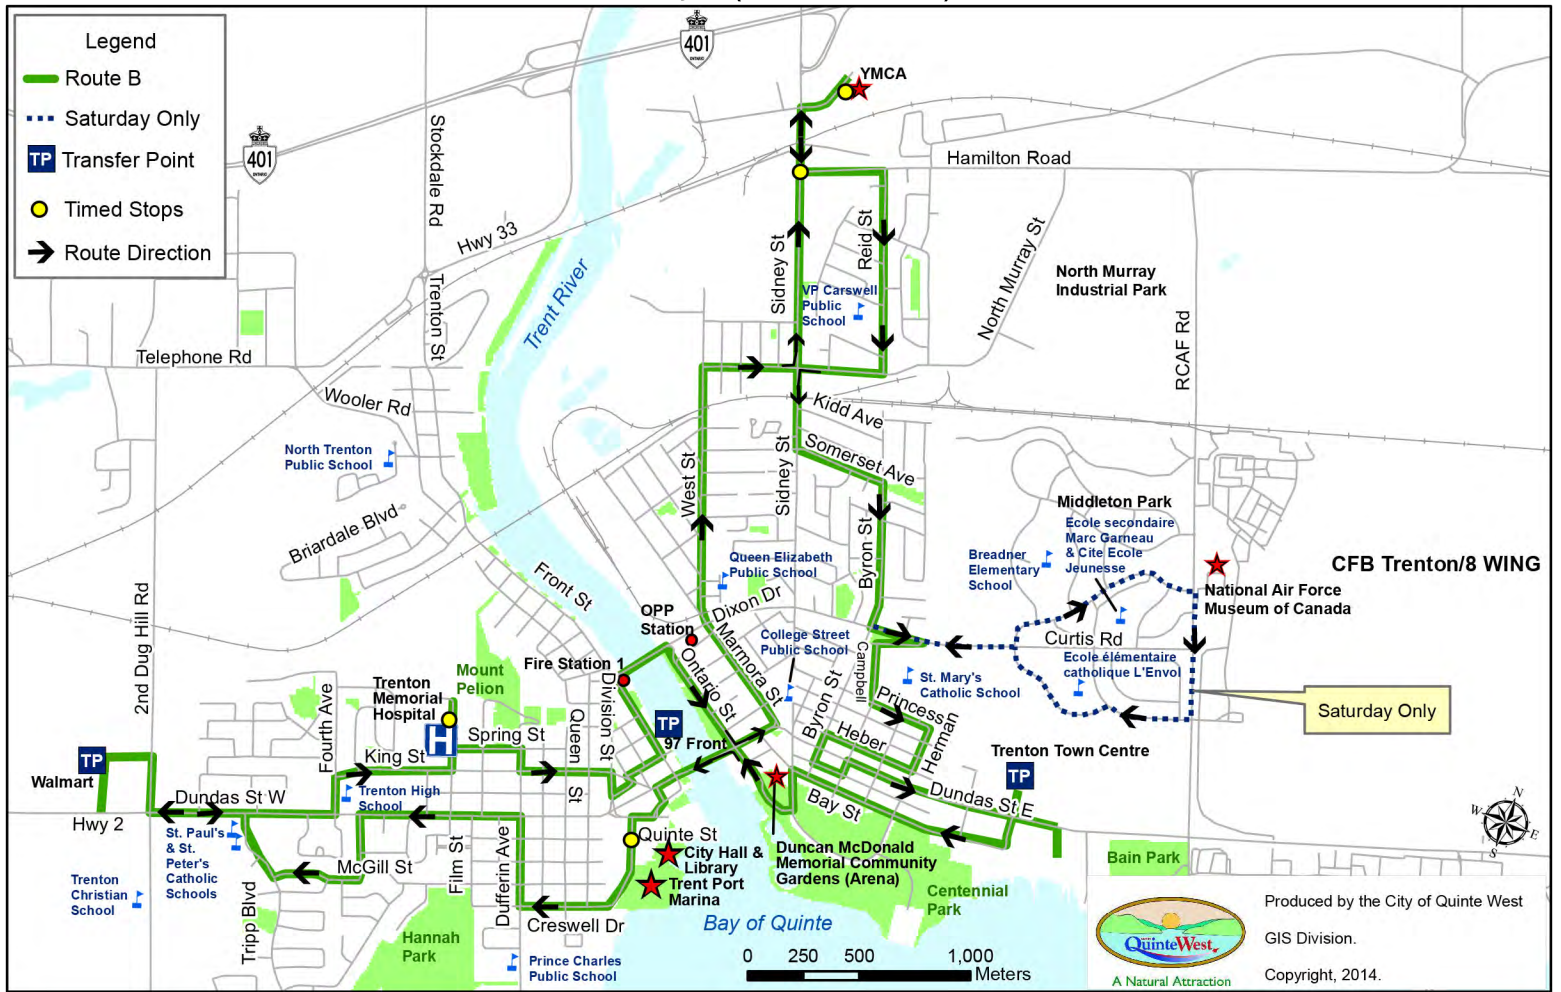

ROUTE B (effective Nov 3/14)

B ROUTE

Hamilton Rd. & Sidney St.	Town Centre	Metro	Walmart	TMH	97 Front Street	YMCA
6:00	6:20	6:25	6:35	6:40	6:45	6:55
7:00	7:20	7:25	7:35	7:40	7:45	7:55
8:00	8:20	8:25	8:35	8:40	8:45	8:55
9:00	9:20	9:25	9:35	9:40	9:45	9:55
10:00	10:20	10:25	10:35	10:40	10:45	10:55
11:00	11:20	11:25	11:35	11:40	11:45	11:55
12:00	12:20	12:25	12:35	12:40	12:45	12:55
1:00	1:20	1:25	1:35	1:40	1:45	1:55
2:00	2:20	2:25	2:35	2:40	2:45	2:55
3:00	3:20	3:25	3:35	3:40	3:45	3:55
4:00	4:20	4:25	4:35	4:40	4:45	4:55
5:00	5:20	5:25	5:35	5:40	5:45	5:55
6:00	6:20	6:25	6:35	6:40	6:45	6:55
7:00	7:20	7:25	7:35	7:40	7:45	7:55

B ROUTE - SATURDAY HOURS

Hamilton Rd. & Sidney St.	Rivers & RCAF Rd.	Town Centre	Metro	Walmart	TMH	97 Front Street	YMCA
8:45	9:05	9:20	9:25	9:35	9:40	9:45	9:55
10:00	-	10:20	10:25	10:35	10:40	10:45	10:55
11:00	-	11:20	11:25	11:35	11:40	11:45	11:55
12:00	-	12:20	12:25	12:35	12:40	12:45	12:55
1:00	-	1:20	1:25	1:35	1:40	1:45	1:55
2:00	-	2:20	2:25	2:35	2:40	2:45	2:55
3:00	-	3:20	3:25	3:35	3:40	3:45	3:55
4:00	-	4:20	4:25	4:35	4:40	4:45	4:55